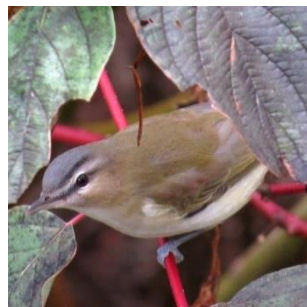

Red-eyed Vireo
Song: Here I am, where are you
Habitat: Requires moderate understory vegetation. Forages in the mid-story and canopy. Often found near canopy gaps.