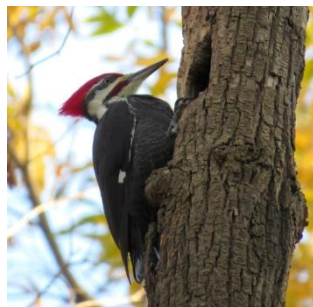

# The Birds of our Woods - Connecticut

**American Woodcock**  
Call: Peent  
Habitat: Deciduous woods with a dense understory. Requires some open areas for courtship display.

**Black-throated Blue Warbler**  
Song: Beer, beer, beer, bee  
Habitat: Deciduous or mixed woodlands with 50-80% canopy cover and a dense shrub understory. Sensitive to forest fragmentation.

**Black-throated Green Warbler**  
Song: Zee, zee, zee, zoo, zee  
Habitat: Strongly associated with Hemlocks. Prefers a closed canopy and uneven-aged woodlands.

**Chestnut-sided Warbler**  
Song: Please, please, please to meetcha  
Habitat: regenerating deciduous woods of 5-10 years old.

**Eastern Wood Pewee**  
Song: Pewee or wee ooh  
Habitat: Prefers deciduous woods with a nearly closed canopy and an open mid-story. Snags serves as foraging perches.

**Louisiana Waterthrush**  
Song: Hey, hey, hey, watch where your going  
Habitat: Forages along woodland streams, nests adjacent to stumps and other woody debris, prefers a nearly closed canopy.

**Veery**  
Song: a descending spiral of notes  
Habitat: Deciduous woods with a moderately closed canopy and a dense understory. Uses woody debris for nest sites and shelter. Often found in riparian areas.