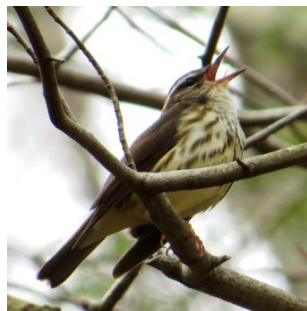

# The Birds of our Woods - Connecticut

**American Woodcock**  
Call: Peent  
Habitat: Deciduous woods with a dense understory. Requires some open areas for courtship display.

**Black-throated Blue Warbler**  
Song: Beer, beer, beer, bee  
Habitat: Deciduous or mixed woodlands with 50-80% canopy cover and a dense shrub understory. Sensitive to forest fragmentation.

**Black-throated Green Warbler**  
Song: Zee, zee, zee, zoo, zee  
Habitat: Strongly associated with Hemlocks. Prefers a closed canopy and uneven-aged woodlands.

**Chestnut-sided Warbler**  
Song: Please, please, please to meetcha  
Habitat: regenerating deciduous woods of 5-10 years old.

**Eastern Wood Pewee**  
Song: Pewee or wee ooh  
Habitat: Prefers deciduous woods with a nearly closed canopy and an open mid-story. Snags serves as foraging perches.

**Louisiana Waterthrush**  
Song: Hey, hey, hey, watch where your going  
Habitat: Forages along woodland streams, nests adjacent to stumps and other woody debris, prefers a nearly closed canopy.

**Veery**  
Song: a descending spiral of notes  
Habitat: Deciduous woods with a moderately closed canopy and a dense understory. Uses woody debris for nest sites and shelter. Often found in riparian areas.